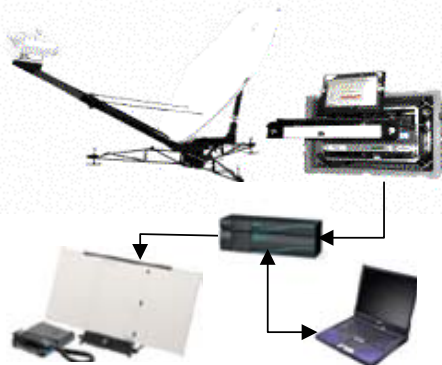

A Small Business leading the way with innovation and advanced technologies!

Psi-Sys Products & Services:

- System Integration Services
- Rapid Response Terminals
- Acquisition Systems
- Network Management Systems
- VSAT Network Solutions
- Mobile Satellite Network Solutions
- Advanced Products, including:
 - Secure IPT (see Data Sheet)
 - IB-COM (see Data Sheet)
 - MSC (see Data Sheet)